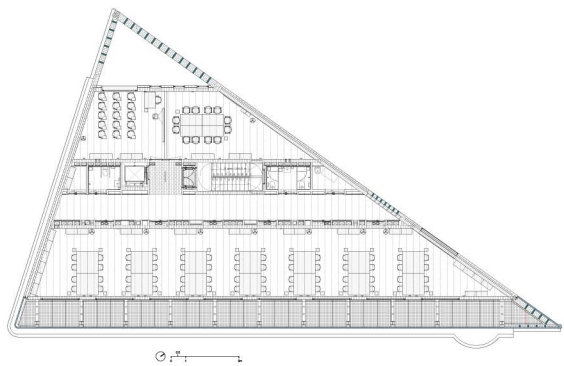

Civic Centre "Cristalleries Planell" - 2/4  
H ARQUITECTES  
Category A

First floor

Second floor

Third floor

Rooftop floor