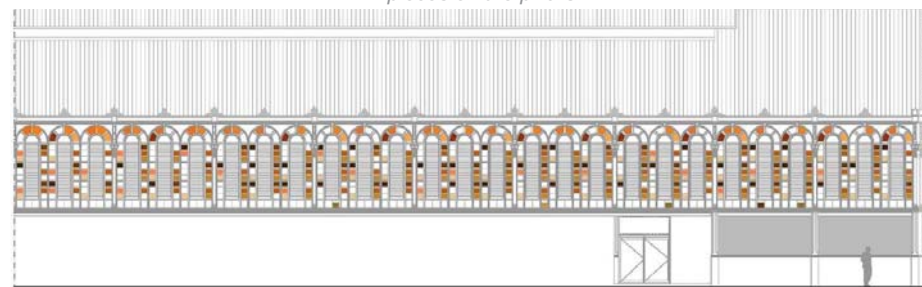

Estat previ: rajoles en bon estat / Previous layout: façade tiles in good condition