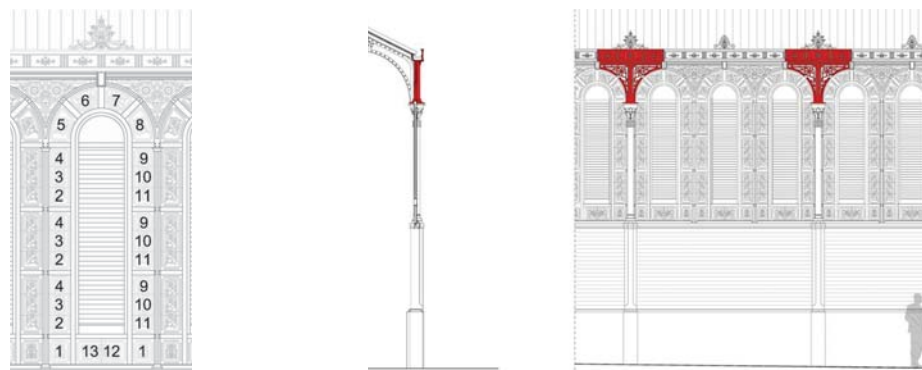

Corretges de fusta de la coberta / Cover's wooden support straps

El projecte ha recuperat el seu acabat de teula ceràmica de dos colors, col·locada sobre panells de fusta. També s'han mantingut quan ha estat possible les corretges de suport de fusta originals. S'han refet els lluernaris sobre les naus que en algun moment havien sigut cegats.

The project has recovered its two-colour ceramic tile finish, placed on top of wooden panels. It has also been maintained, when possible, the original wooden support straps. The skylights were rebuilt on the wings, that had at some point been closed.