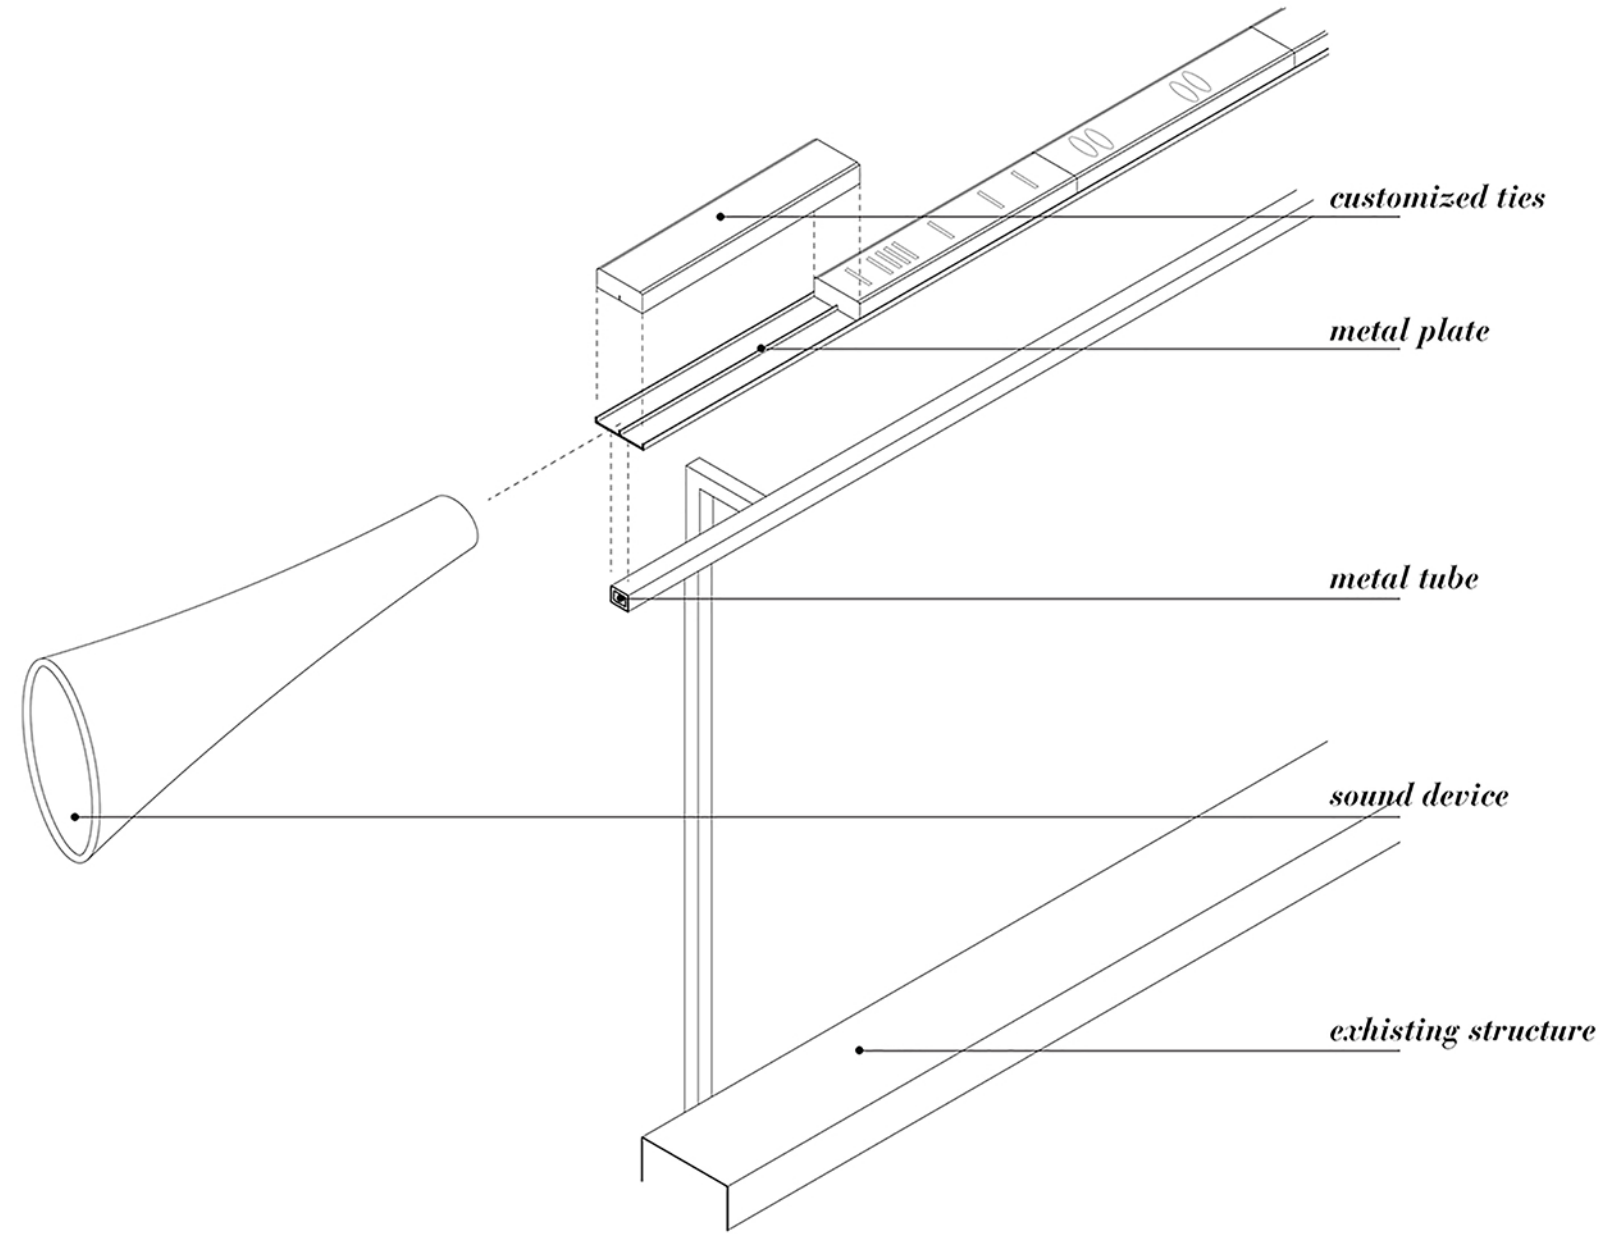

Babau Bureau and Elisa Brusegan

Accessibility project for the Heritage Park of Ceto, Cimbergo and Paspardo (UNESCO Site n.94)

CATEGORY B: OUTDOOR SPACES

PLAN and SECTION

DETAILS